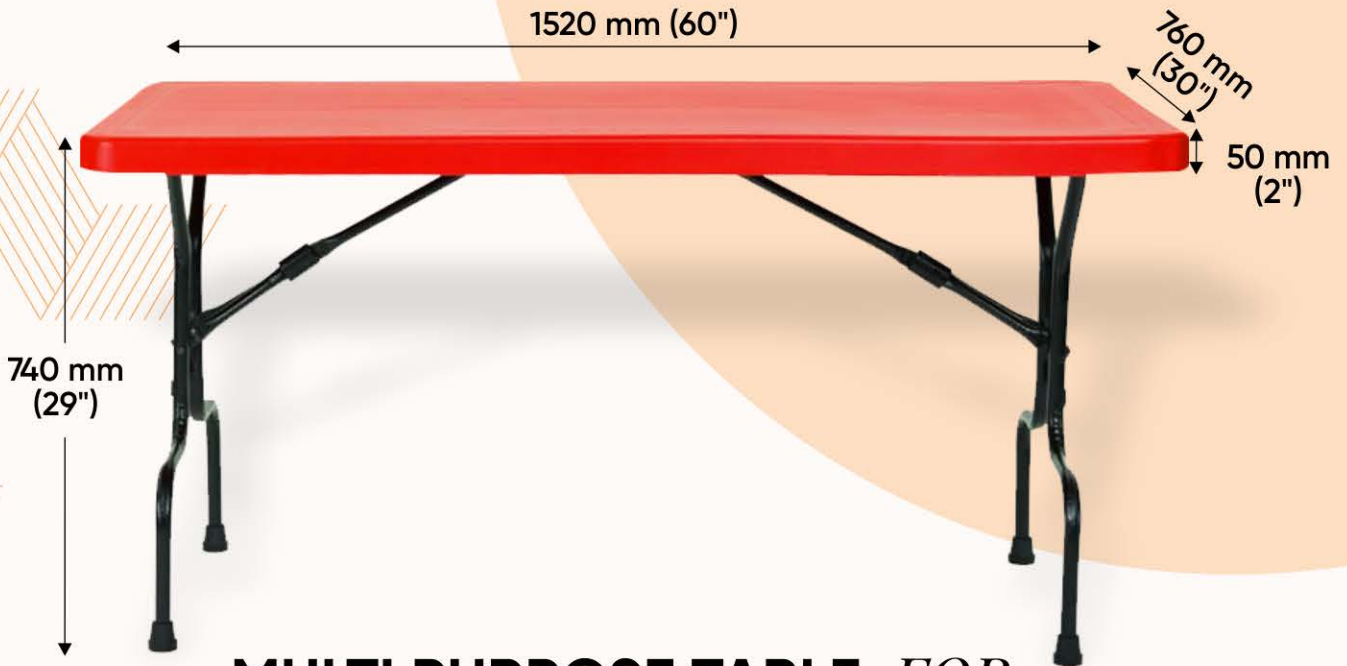

7252951155, 9105736155

RAYON TABLE

MULTI PURPOSE TABLE *FOR* INDOOR AND OUTDOOR USES

(RESTAURANT, BANQUET, HOTEL, OFFICES, FACTORIES, AND HOUSEHOLDS)

Features:

- Weather Resistance
- Comfortable
- Smooth Corners
- Durable Quality
- 1 year warranty
- Easy to Clean