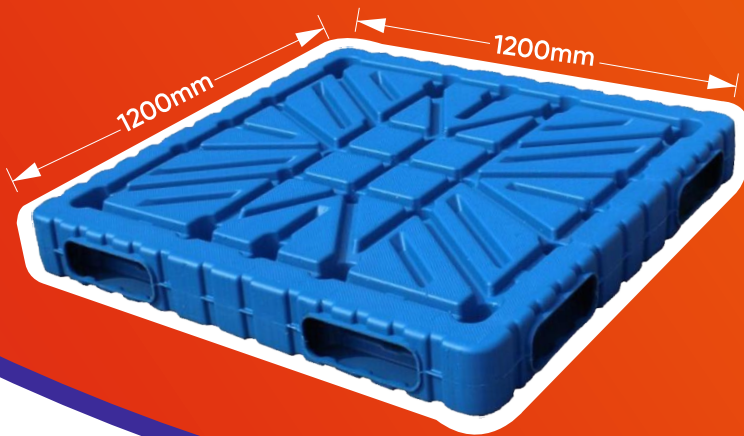

Double Side Pallets

Available for

Dimension (mm)	1400 X 1200
Static	5000 Kgs
Dynamic	2000 Kgs
Colour	Blue/Black

Available for

Dimension (mm)	1200 X 1200
Static	6000 Kgs
Dynamic	2500 Kgs
Colour	Blue/Black

Available for

Dimension (mm)	1100 X 1100
Static	5000 Kgs
Dynamic	2000 Kgs
Colour	Blue/Black

Very Durable

Longer Lifespan

Save Space

Easy To clean

Easy To Forklift