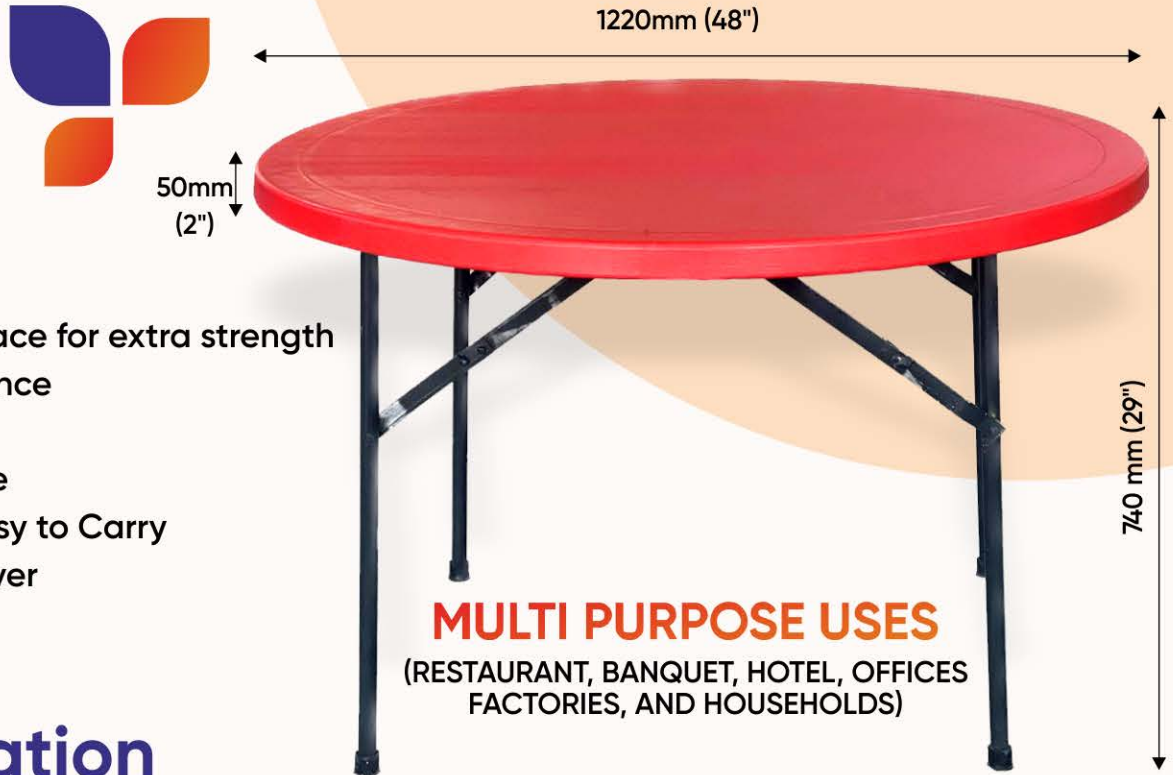

7252951155, 9105736155

RAYON TABLE

MULTI PURPOSE TABLE *FOR* INDOOR AND OUTDOOR USES

(RESTAURANT, BANQUET, HOTEL, OFFICES, FACTORIES, AND HOUSEHOLDS)

Features:

- Weather Resistance
- Comfortable
- Smooth Corners
- Durable Quality
- 1 year warranty
- Easy to Clean

ROUND RAYON TABLE

Features:

- Double wall surface for extra strength
- Weather Resistance
- Termite Free
- Easy to Assemble
- Light Weight, Easy to Carry
- Super Space Saver
- 1 year warranty

Specification