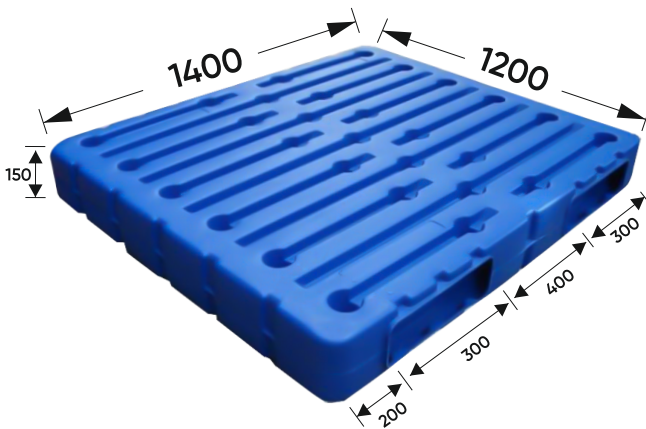

Double Side Pallets

Available for

Dimension (mm)	1400 X 1200
Static	5000 Kgs
Dynamic	2000 Kgs
Colour	Blue/Black

Available for

Dimension (mm)	1200 X 1200
Static	6000 Kgs
Dynamic	2500 Kgs
Colour	Blue/Black

Available for

Dimension (mm)	1100 X 1100
Static	5000 Kgs
Dynamic	2000 Kgs
Colour	Blue/Black

Very Durable

Longer Lifespan

Save Space

Easy To clean

Easy To Forklift