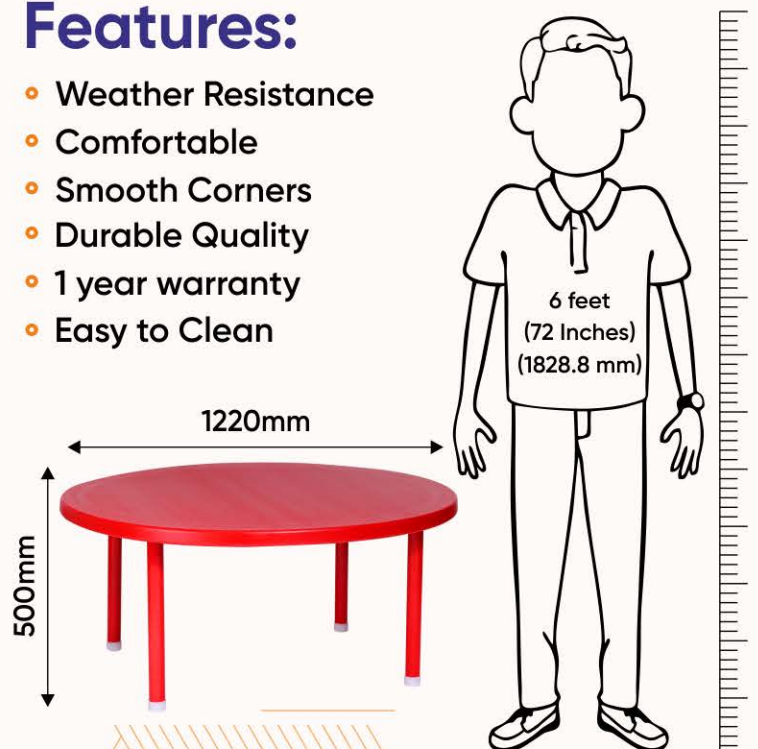

KIDS ROUND RAYON TABLE

COLOURS

Specification

TYPE OF PRODUCT : PLASTIC MOLDED
SHAPE : ROUND
MODEL : RAYON
SIZE (MM) : 1220 (W) X 500 (H)

MULTI PURPOSE TABLE *FOR*
KIDS STUDY, PLAYING AND EATING

Features:

- Weather Resistance
- Comfortable
- Smooth Corners
- Durable Quality
- 1 year warranty
- Easy to Clean