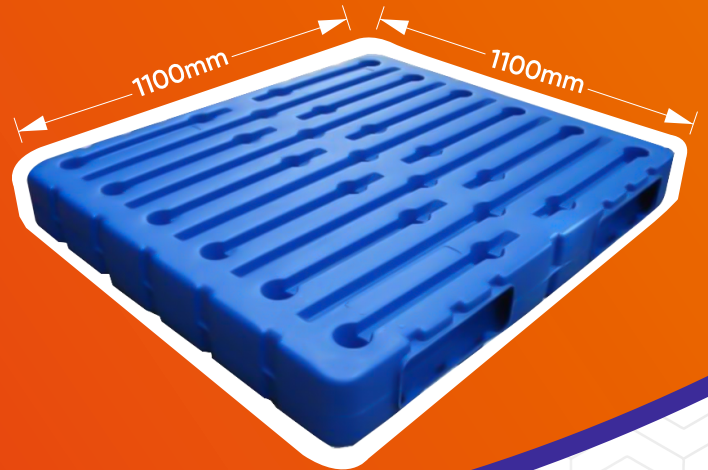

Double Side Pallets

Available for

Dimension (mm)	1400 X 1200
Static	5000 Kgs
Dynamic	2000 Kgs
Colour	Blue/Black

Available for

Dimension (mm)	1200 X 1200
Static	6000 Kgs
Dynamic	2500 Kgs
Colour	Blue/Black

Available for

Dimension (mm)	1100 X 1100
Static	5000 Kgs
Dynamic	2000 Kgs
Colour	Blue/Black

Very Durable

Longer Lifespan

Save Space

Easy To clean

Easy To Forklift