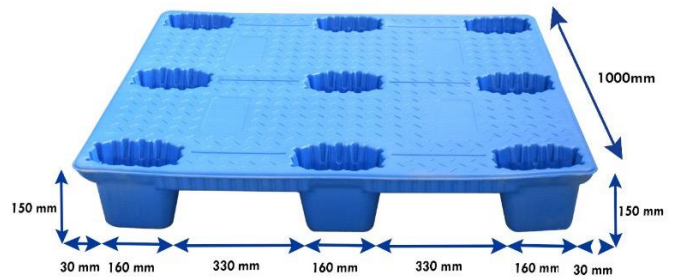

Pallet With Runner

Stackable Plastic Pallet

Flat Top	
Dimension (mm)	1200 L X 1000 W X 150 H
Material	HDPE
Colour	Blue/Black
Racking	optional
Entry	4 way 2 way
Static Weight (kg)	2500
Dynamic (kg)	1000
Product Weight (kg)	13+/-13.50